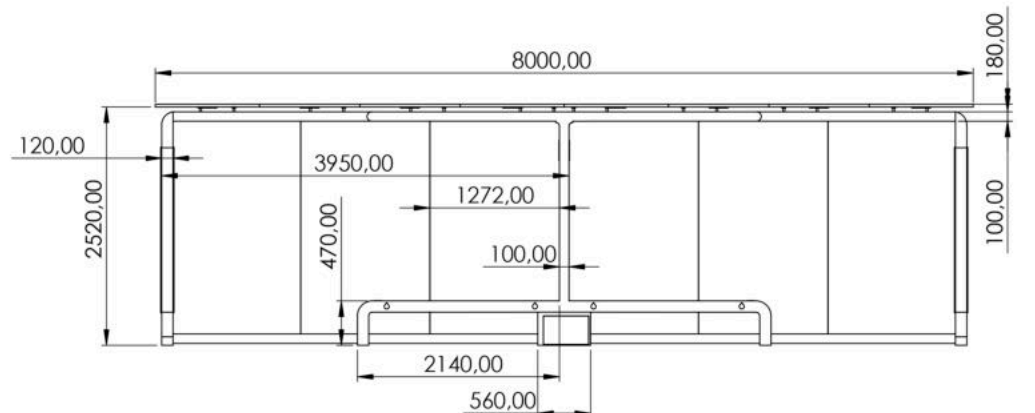

Characteristics

Model	WYS1802A	Appearance	
Size	L-800, W-180, H-252		
N.W.	2000KG		
G.W.	2100KG		
Certificate	CE ISO		
Function	In sunlight condition, product will charge build-in Li-ion battery by solar panel, and charge cell phones by cables simultaneous. Without sunlight condition, product will charge cell phone by its built-in battery.		
Material	Stainless steel #201		
Solar panel	Monocrystalline Silicon		
Solar power	1120W		
AC power	Optional		
Controller	MPPT Controller		
Battery type	Gel battery/LifeP04/Lithium Optional		
Working temp.	-20C-40C/-20C-65C		
Battery capacity	12V/440AH		
USB charger	4		
WIRELESS CHARGER	2		
LED light	LED Strip RGB/Spot Light		
Advertising display	2 Led Light Box + 2 Small Led Screen Full Color		
WiFi router	4G/International router		
Smart Sensor	PM2.5/HCHO/TVOC/CO2/Temperature and humidity/Light		
Warranty	2 Year		
Battery notice	The controller works well above -40°C , while the working efficiency of battery is getting less and less under 0°C, when -10°C it already doesn't work. Yet after the temperate rises back to over 0°C, it will work again. Therefore, in very cold winter the chargers on bench don't work. In good sunshine, the battery is fully charged in about 7-8 hours.		

ADLIS
WEIYIN