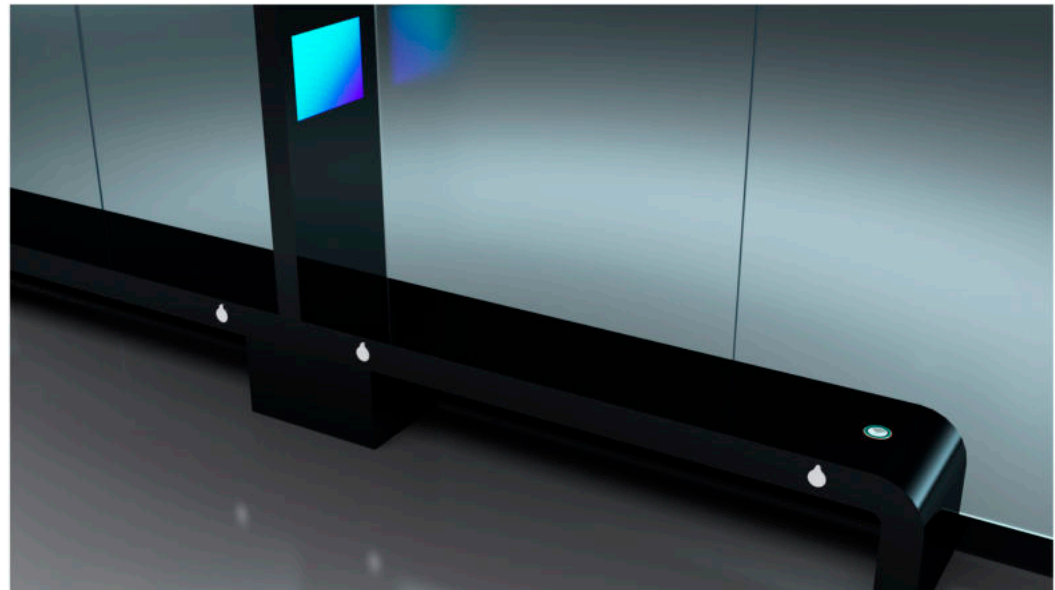

ADLIS
WEIYIN