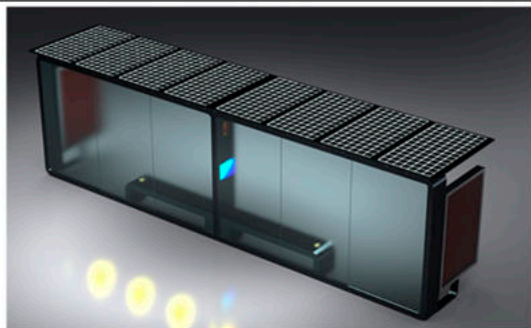

**Led light
Spot Light**

INDUCTIVE CHARGER
Our solar benches are equipped with wireless charger

USB CHARGER
Charge your phone via USB. 24 hours per day

WIFI INTERNET
Free internet access while charging

Characteristics

Model	WYS1802A	Appearance	
Size	L-800, W-180, H-252		
N.W.	2000KG		
G.W.	2100KG		
Certificate	CE ISO		
Function	In sunlight condition, product will charge build-in Li-ion battery by solar panel, and charge cell phones by cables simultaneous. Without sunlight condition, product will charge cell phone by its built-in battery.		
Material	Stainless steel #201		
Solar panel	Monocrystalline Silicon		
Solar power	1120W		
AC power	Optional		
Controller	MPPT Controller		
Battery type	Gel battery/LifeP04/Lithium Optional		
Working temp.	-20C-40C/-20C-65C		
Battery capacity	12V/440AH		
USB charger	4		
WIRELESS CHARGER	2		
LED light	LED Strip RGB/Spot Light		
Advertising display	2 Led Light Box + 2 Small Led Screen Full Color		
WiFi router	4G/International router		
Smart Sensor	PM2.5/HCHO/TVOC/CO2/Temperature and humidity/Light		
Warranty	2 Year		
Battery notice	The controller works well above -40°C , while the working efficiency of battery is getting less and less under 0°C, when -10°C it already doesn't work. Yet after the temperate rises back to over 0°C, it will work again. Therefore, in very cold winter the chargers on bench don't work. In good sunshine, the battery is fully charged in about 7-8 hours.		

ADLIS 
WEIYIN

A. Description and function:

In sunlight condition, product will charge build-in Li-ion battery by solar panel, and charge cell phones by cables simultaneous. Without sunlight condition, product will charge cell phone by its built-in battery.