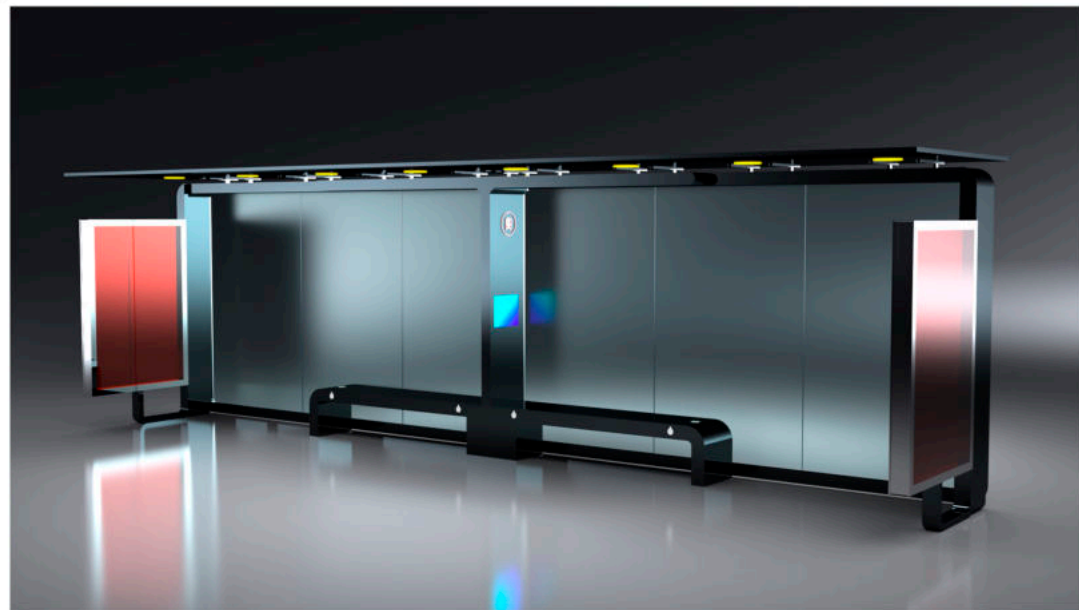

ADLIS
WEIYIN