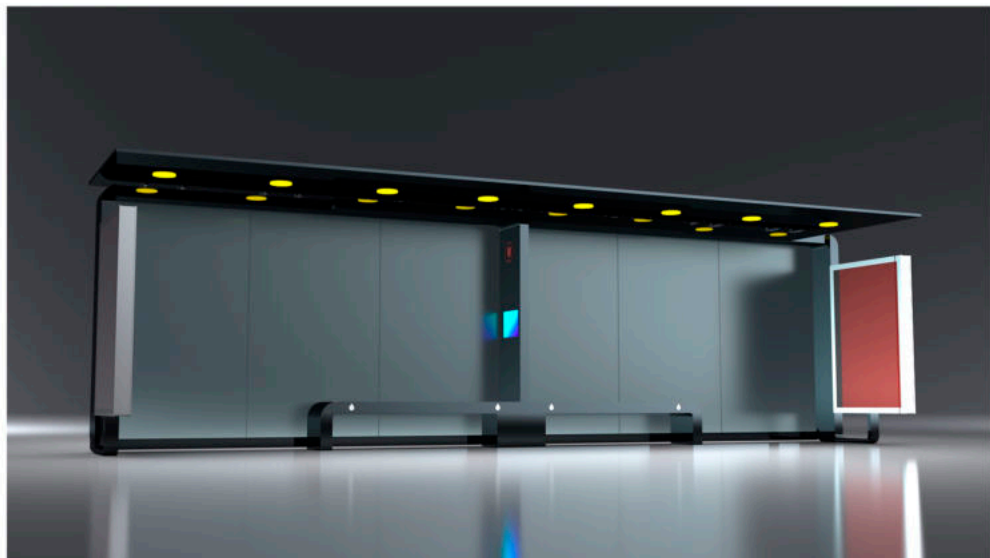

ADLIS
WEIYIN