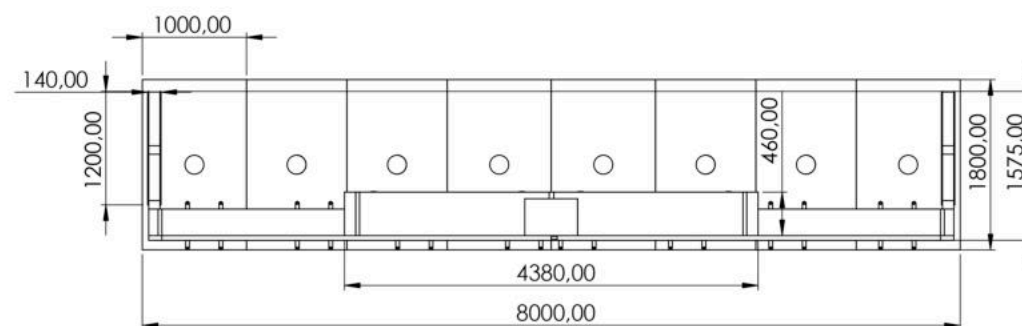

Characteristics

Model	WYS1802A	Appearance	
Size	L-800, W-180, H-252		
N.W.	2000KG		
G.W.	2100KG		
Certificate	CE ISO		
Function	In sunlight condition, product will charge build-in Li-ion battery by solar panel, and charge cell phones by cables simultaneous. Without sunlight condition, product will charge cell phone by its built-in battery.		
Material	Stainless steel #201		
Solar panel	Monocrystalline Silicon		
Solar power	1120W		
AC power	Optional		
Controller	MPPT Controller		
Battery type	Gel battery/LifeP04/Lithium Optional		
Working temp.	-20C-40C/-20C-65C		
Battery capacity	12V/440AH		
USB charger	4		
WIRELESS CHARGER	2		
LED light	LED Strip RGB/Spot Light		
Advertising display	2 Led Light Box + 2 Small Led Screen Full Color		
WiFi router	4G/International router		
Smart Sensor	PM2.5/HCHO/TVOC/CO2/Temperature and humidity/Light		
Warranty	2 Year		
Battery notice	The controller works well above -40°C , while the working efficiency of battery is getting less and less under 0°C, when -10°C it already doesn't work. Yet after the temperate rises back to over 0°C, it will work again. Therefore, in very cold winter the chargers on bench don't work. In good sunshine, the battery is fully charged in about 7-8 hours.		

ADLIS
WEIYIN