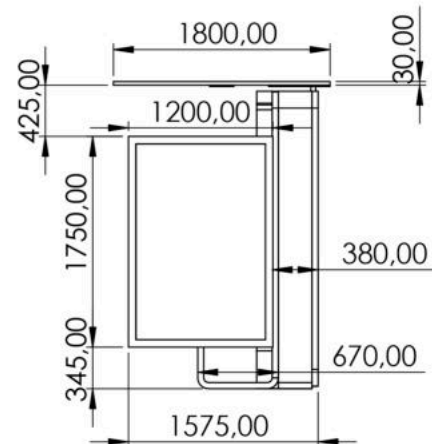

Characteristics

Model	WYS1802A	Appearance	
Size	L-800, W-180, H-252		
N.W.	2000KG		
G.W.	2100KG		
Certificate	CE ISO		
Function	In sunlight condition, product will charge build-in Li-ion battery by solar panel, and charge cell phones by cables simultaneous. Without sunlight condition, product will charge cell phone by its built-in battery.		
Material	Stainless steel #201		
Solar panel	Monocrystalline Silicon		
Solar power	1120W		
AC power	Optional		
Controller	MPPT Controller		
Battery type	Gel battery/LifeP04/Lithium Optional		
Working temp.	-20C-40C/-20C-65C		
Battery capacity	12V/440AH		
USB charger	4		
WIRELESS CHARGER	2		
LED light	LED Strip RGB/Spot Light		
Advertising display	2 Led Light Box + 2 Small Led Screen Full Color		
WiFi router	4G/International router		
Smart Sensor	PM2.5/HCHO/TVOC/CO2/Temperature and humidity/Light		
Warranty	2 Year		
Battery notice	The controller works well above -40°C , while the working efficiency of battery is getting less and less under 0°C, when -10°C it already doesn't work. Yet after the temperate rises back to over 0°C, it will work again. Therefore, in very cold winter the chargers on bench don't work. In good sunshine, the battery is fully charged in about 7-8 hours.		

ADLIS
WEIYIN