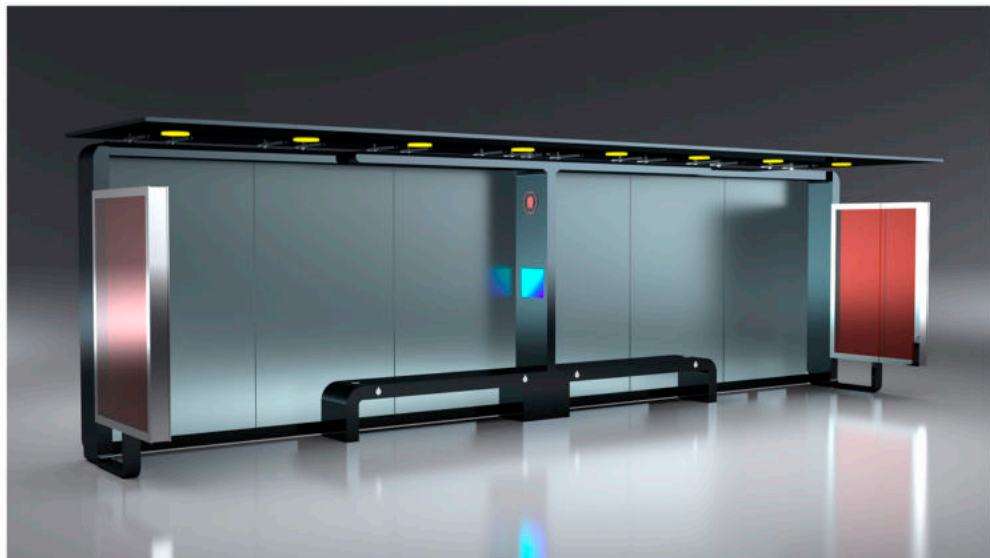

ADLIS
WEIYIN