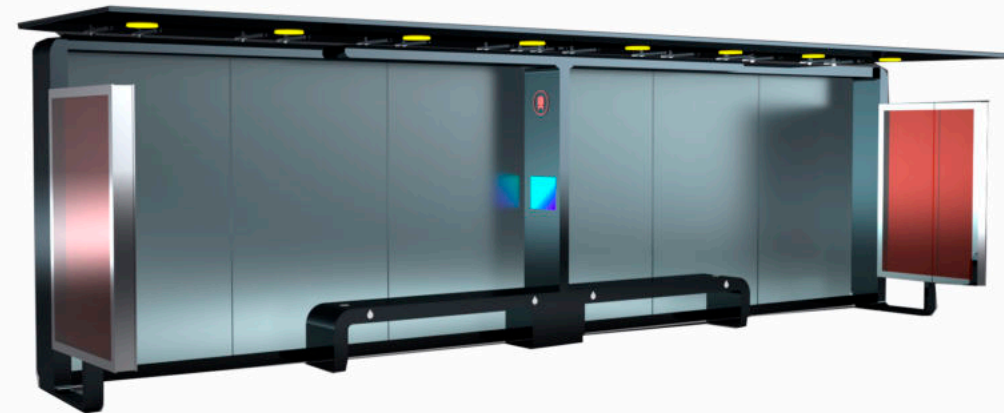

ADLIS

**SMART BENCH
SMART CONTAINER
SMART HOME
SMART SECURITY**

WEIYIN

TECHNOLOGY

DATA SHEET: WYB1802A

ECOLOGY
Decreasing energy consumption and the CO2 emission

SOLAR ENERGY
Our smart benches are powered by clear solar energy

**Led light
Spot Light**

INDUCTIVE CHARGER
Our solar benches are equipped with wireless charger

USB CHARGER
Charge your phone via USB. 24 hours per day

WIFI INTERNET
Free internet access while charging