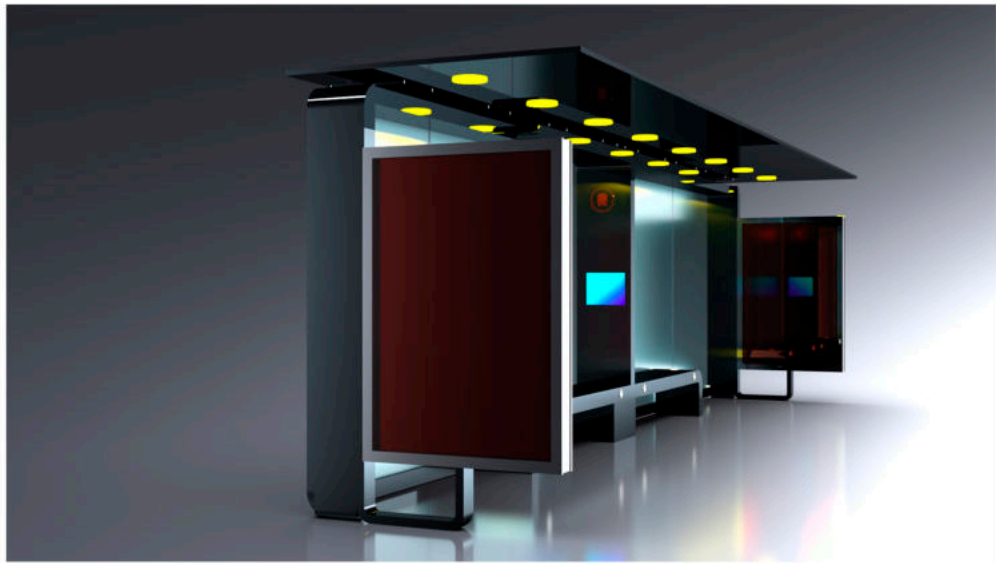

ADLIS
WEIYIN