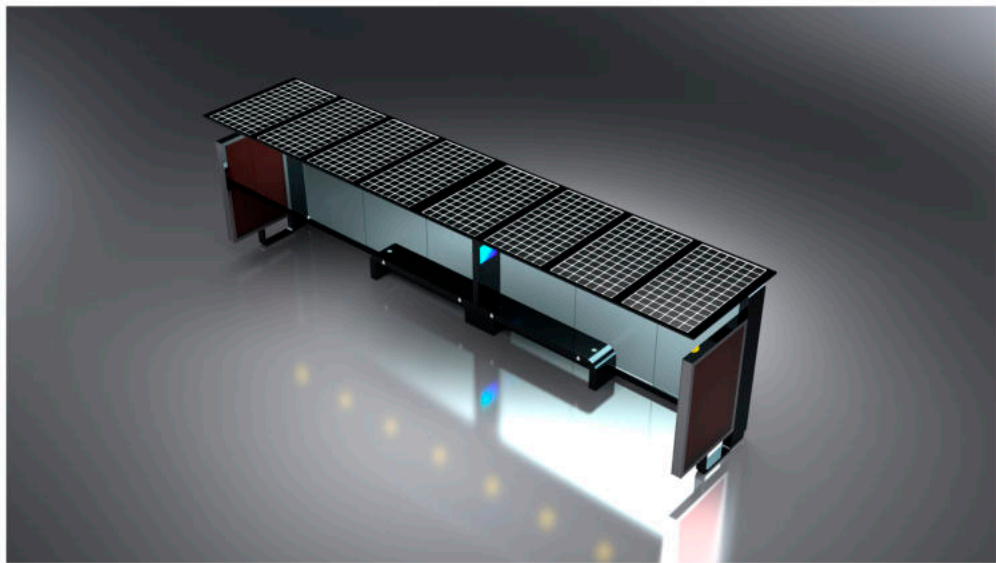

ADLIS
WEIYIN